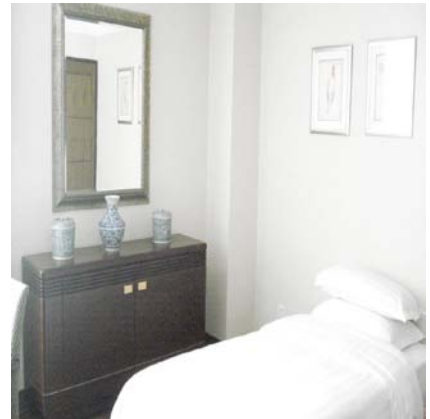

(香江別墅公寓) (Riviera Garden Apartment) (**Two Rooms**)

- 1: Quite far away from our Guomao School
- 2: Quite far away from our Guangming School
- 3: 200 meters away from Riviera Center school.

The Apartment: 2 bathrooms; 2 bedrooms (There are two single beds in one room;
There is one double bed in the other room.)

About 120 square meters. Face to north.

TV, Washing Machine, Refrigerator, Cooker are included; Wireless internet

(香江別墅公寓) (Riviera Garden Apartment) (Three Rooms)

- 1: Quite far away from our Guomao School
- 2: Quite far away from our Guangming School
- 3: 200 meters away from Riviera Center school.

The Apartment: 2 bathrooms; 3 bedrooms (There is one single bed in one room;
There is one double bed in one room;
There is one double bed in another room)

About 170 square meters; Face to north.

TV, Washing Machine, Refrigerator, Cooker are included; Wireless internet