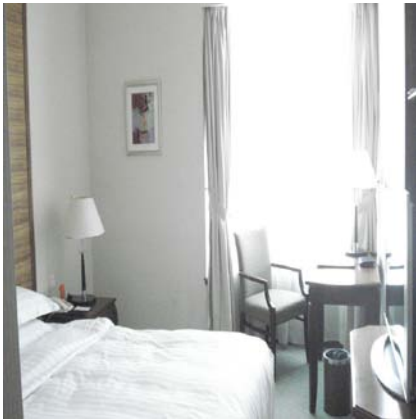

(香江別墅公寓) (Riviera Garden Apartment) (**Two Rooms**)

- 1: Quite far away from our Guomao School
- 2: Quite far away from our Guangming School
- 3: 200 meters away from Riviera Center school.

The Apartment: 2 bathrooms; 2 bedrooms (There are two single beds in one room;
There is one double bed in the other room.)

About 120 square meters. Face to north.

TV, Washing Machine, Refrigerator, Cooker are included; Wireless internet

(香江別墅公寓) (Riviera Garden Apartment) (Three Rooms)

- 1: Quite far away from our Guomao School
- 2: Quite far away from our Guangming School
- 3: 200 meters away from Riviera Center school.

The Apartment: 2 bathrooms; 3 bedrooms (There is one single bed in one room;
There is one double bed in one room;
There is one double bed in another room)

About 170 square meters; Face to north.

TV, Washing Machine, Refrigerator, Cooker are included; Wireless internet